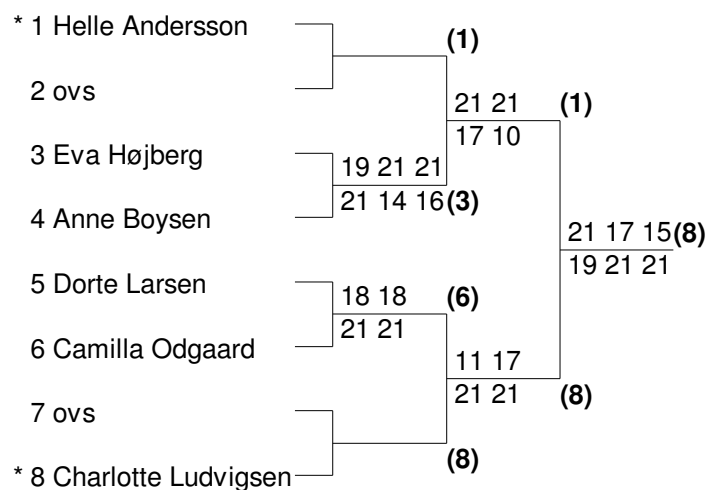

		21 21	(1)
		16 13	
		17 21 24(1)	
		21 11 22	
		18 19	
		21 21	(8)

Mixed double Senior A

Tune IF Badminton

Herresingle Senior M

Herredouble Senior M

Damesingle Senior M

Damedouble Senior M Pulje 1

1 Dorte Larsen Anne Boysen	2.	1-2 21/23 21/13 21/8 (2) 1-3 17/21 21/16 21/19 (1) 2-3 21/19 21/13 (2)
2 Eva Højberg Helle Andersson	1.	
3 Charlotte Ludvigsen Sabine Larsen	3.	

Mixed double Senior M