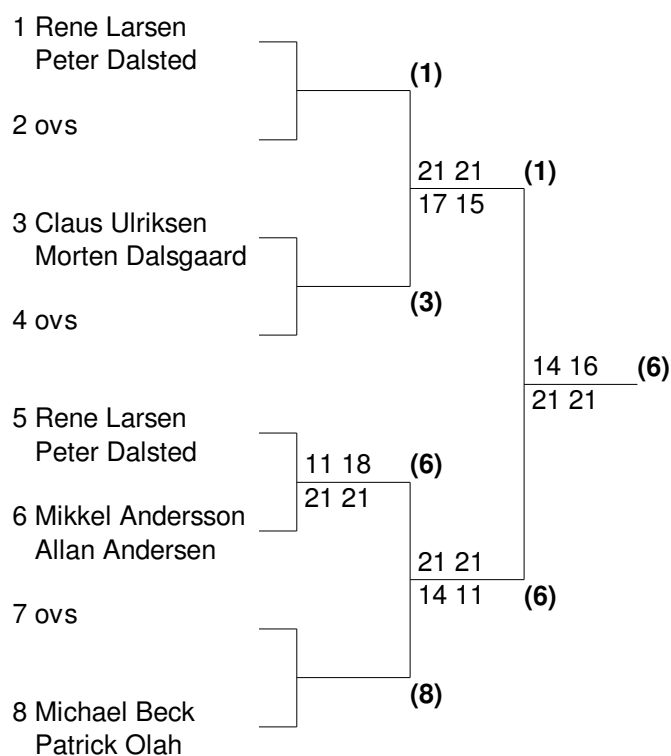

		21 21	(1)
		16 13	
		17 21 24(1)	
		21 11 22	
		18 19	
		21 21	(8)

Mixed double Senior A

Tune IF Badminton

Herresingle Senior M

Herredouble Senior M

Damesingle Senior M

Damedouble Senior M Pulje 1

1 Dorte Larsen Anne Boysen	2.	1-2 21/23 21/13 21/8 (2) 1-3 17/21 21/16 21/19 (1) 2-3 21/19 21/13 (2)
2 Eva Højberg Helle Andersson	1.	
3 Charlotte Ludvigsen Sabine Larsen	3.	

Mixed double Senior M